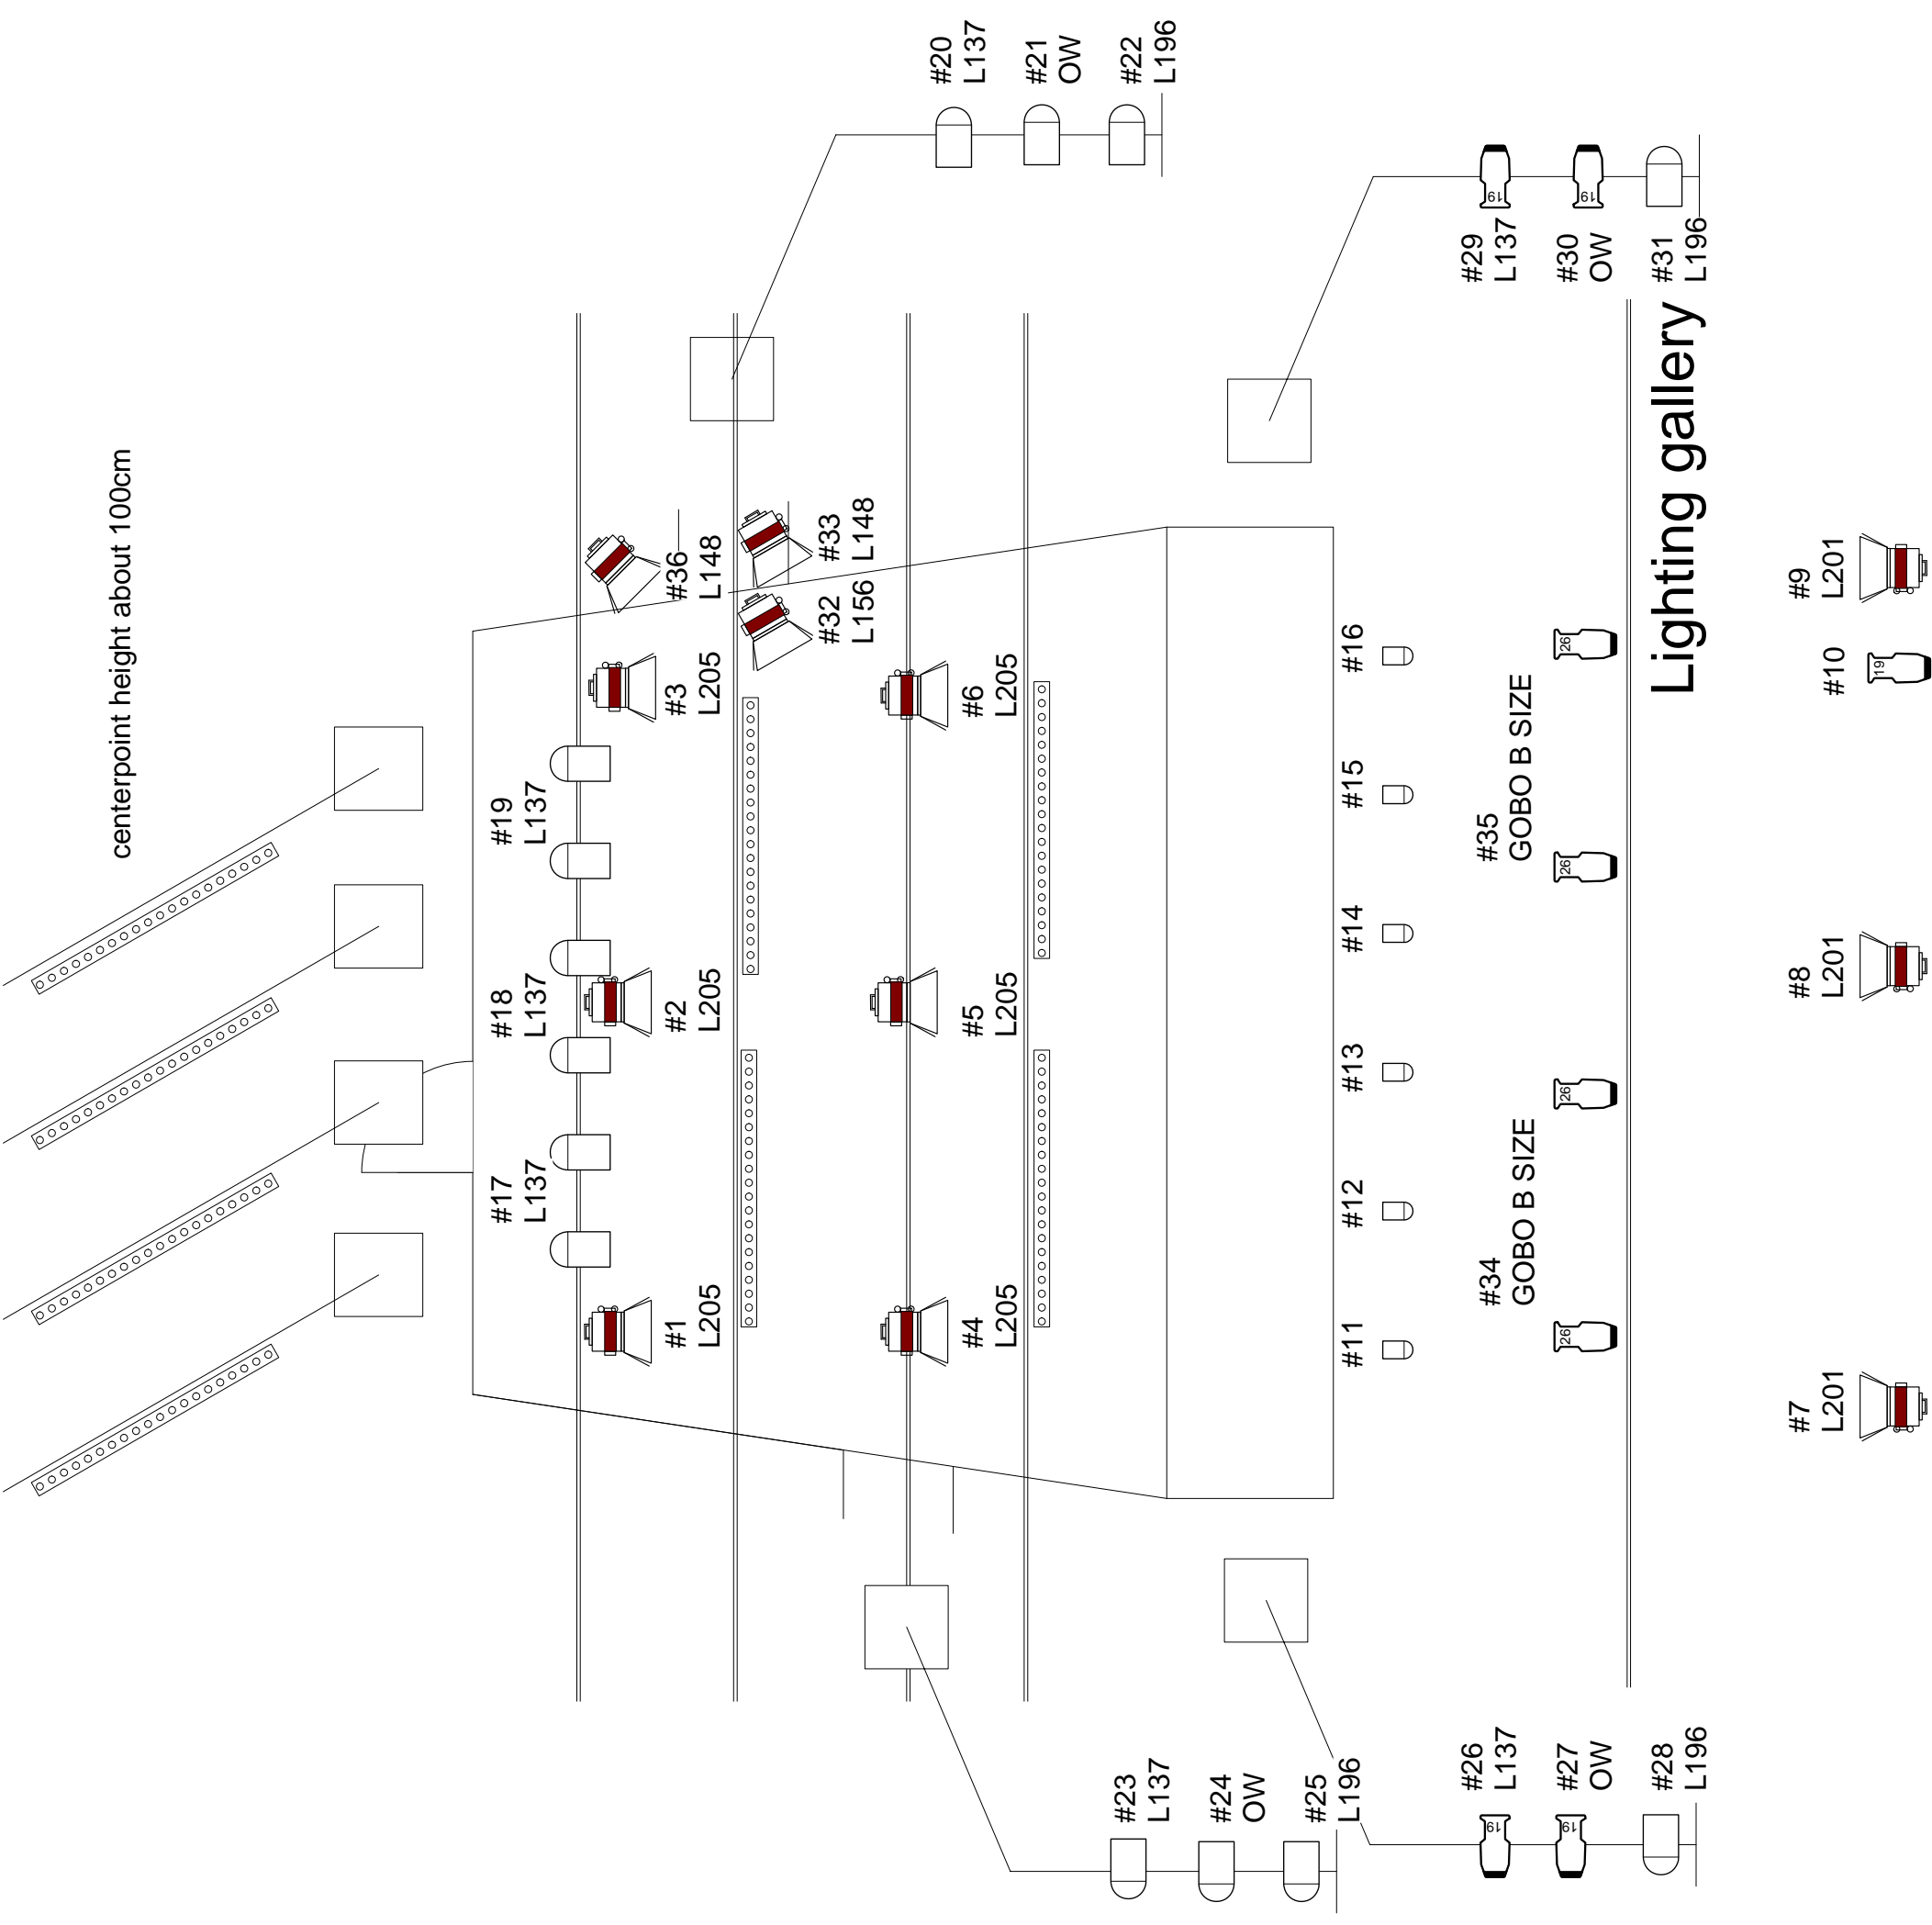

Venue provided:

 PAR64 CP62

 PAR16 / 650w fresnel
floor mounted

 Cantata 18/32

 Cantata 26/44
w. B size gobo

 Cantata F 1.2kW

Company brings:

 Pixelline, Alkalite,
Striplight, Sunstrip...

Do you Normi? // Alan Greig Dance Theatre

The Lemon Tree (touring)

LD: Hans P. Janssen REV: 1.0 (21.01.2013)

hpjanssen@outlook.com
+47 977 57 907
www.hpjanssen.com

 emptyroom

www.emptyroomstudios.org

centerpoint height about 100cm

Lighting gallery

Lighting gallery