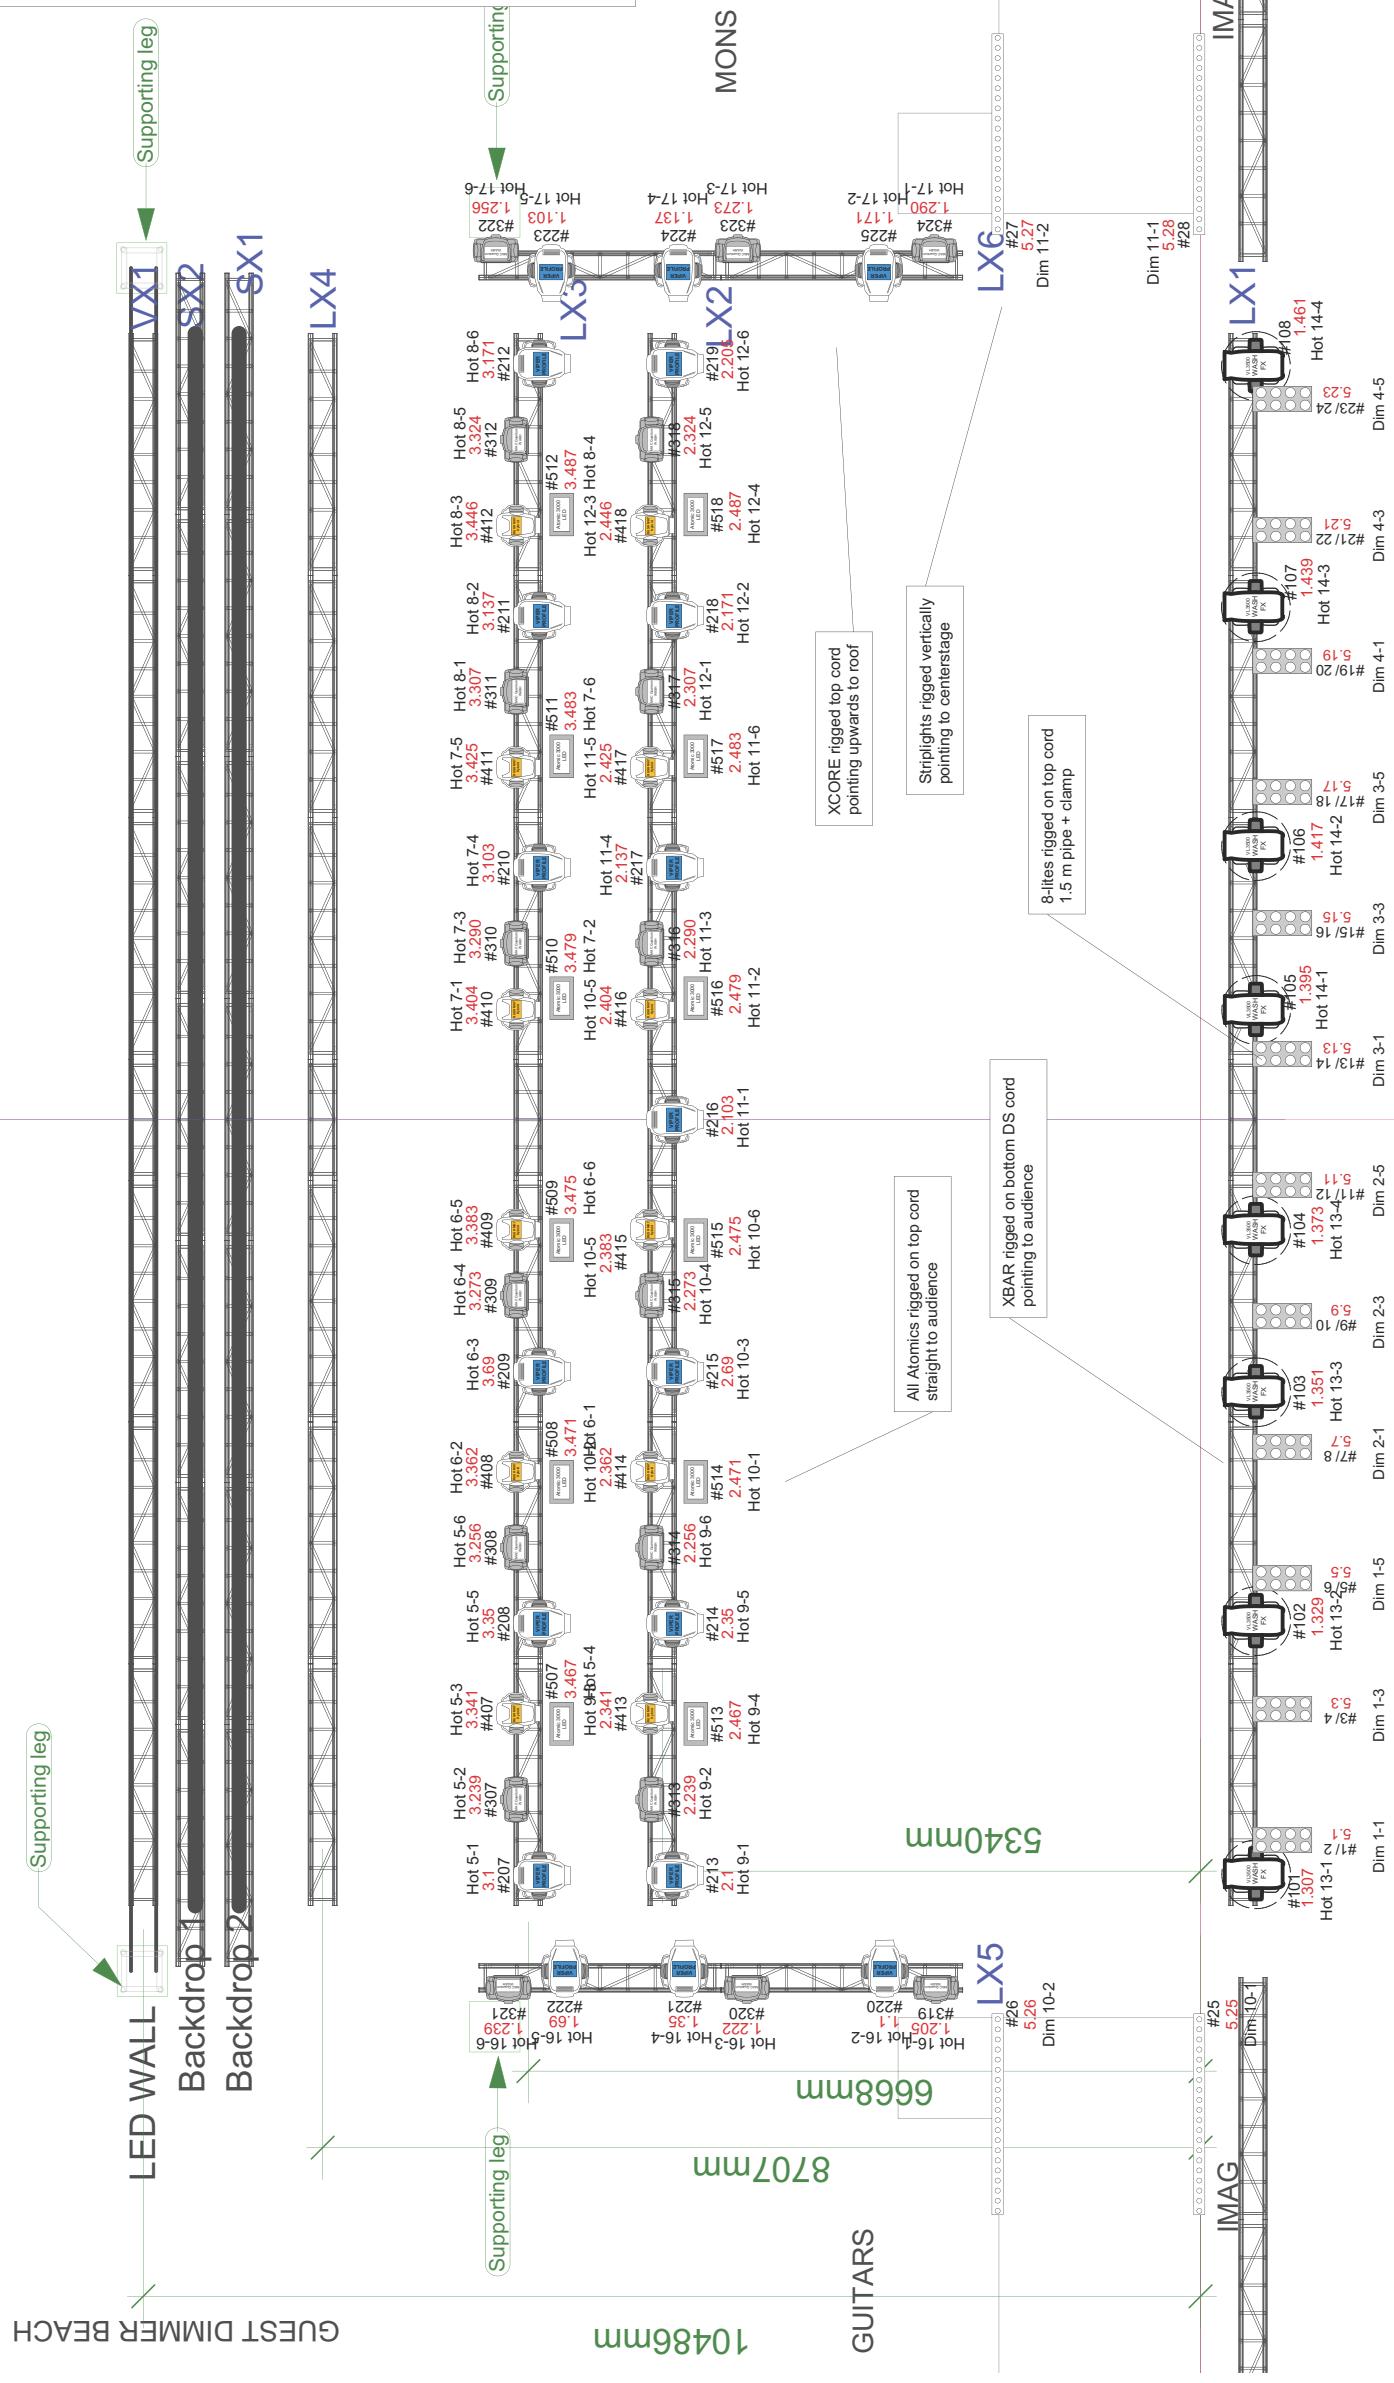

-  **19x Martin Mac Viper Profile**
16bit Extended (34 channels)
-  **12x Martin Mac Quantum Wash**
16bit Basic (17 channels)
-  **18x Martin Mac Rush MH7**
16bit (21 channels)
-  **8x Vari*Lite VL3500Q WFX**
16bit (22 channels)
-  **8x Martin Atomic 3000 LED**
4 channel mode (4 channels)
-  **12x Molefay 8-lite**
2 dimmer channels per unit

4x Thomas 20-way Par16 striplight
1 dimmer channel per unit

Smoke / haze:
2x MDG Atme
2x4x Jem ZR44
4x Jem AF-1 mkII

FOH / System:
GrandMA2 light with faderwing + external touch
MA-net powered, UPS backups and dual fiber-ring system
Isolated Ethernet lines available
NO hard DMX lines available
We accept: MA-net, DMX, SACN and ArtNet
ELC GreenGO coms package to all stations
Standard power @ FOH: Schuko 16a, C-Form 16a and UK 15a

All Atomics rigged on top cord straight to audience

XBAR rigged on bottom DS cord pointing to audience

8-lites rigged on top cord 1.5 m pipe + clamp

XCORE rigged top cord pointing upwards to roof

Striplights rigged vertically pointing to centerstage

!! VALID ONLY WEDNESDAY 8th AUGUST !!

Øya festival 2018
"Amfiet" Main stage

The	LX master Wednesday	Current version:	2
Drawing Number	Sht-6	Drawn By	HPJ
QA0 File Name	Amfiet2018 V1	Date	17/07/2018